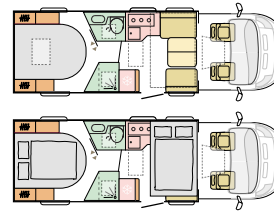

MATRIX SUPREME MB

670 DC
L 770 (cm)
B 230 (cm) | 4 4